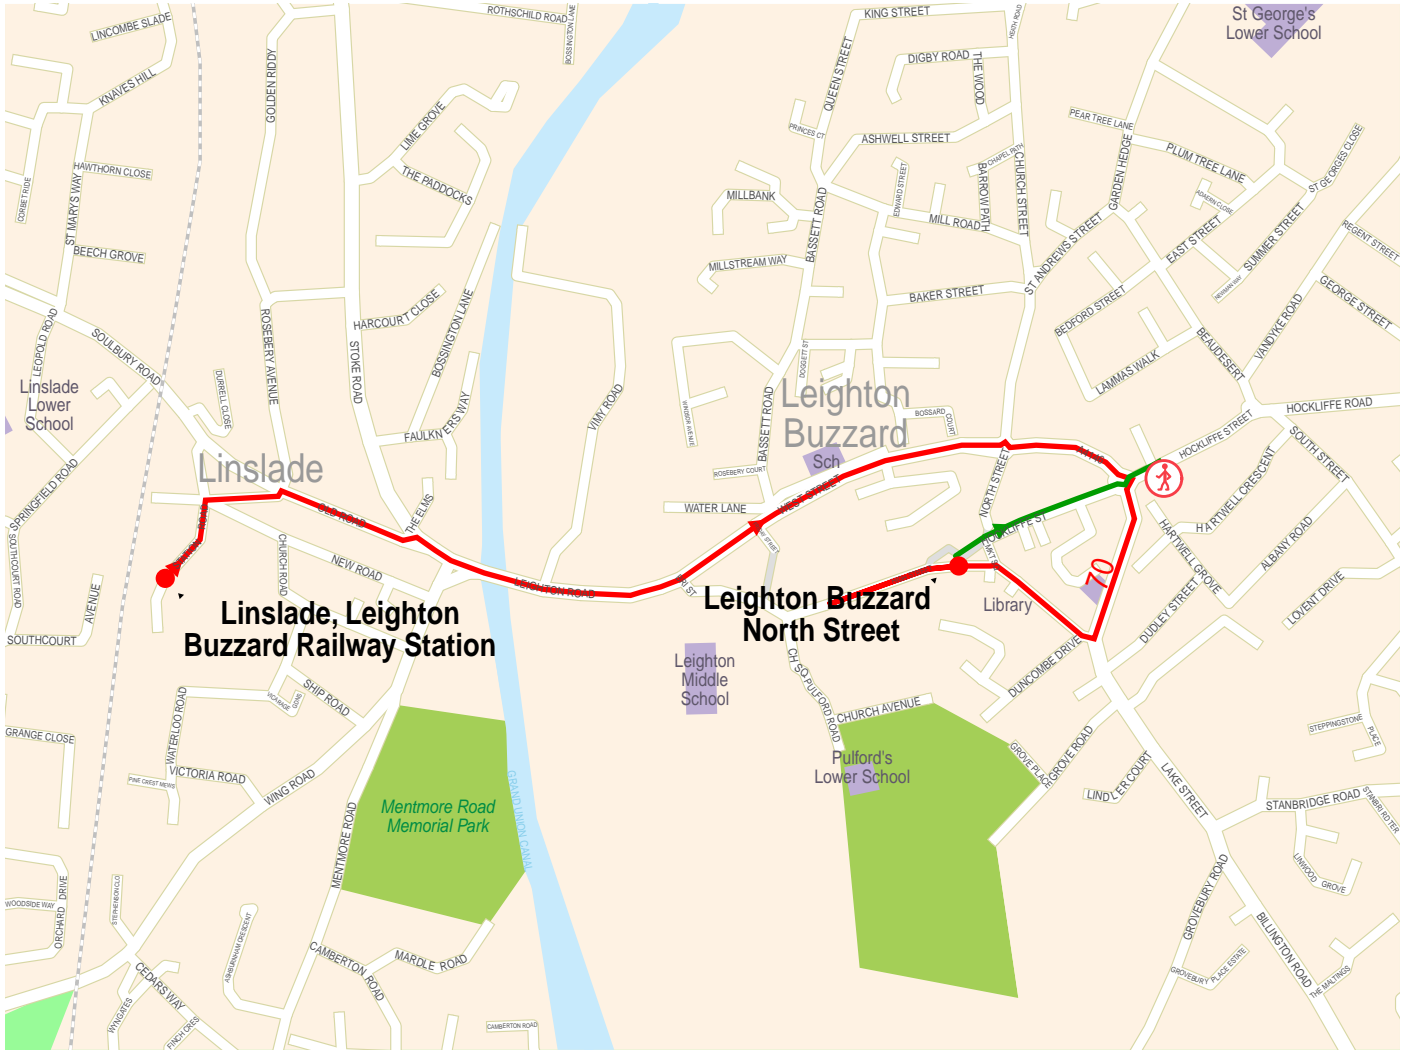

## Route option from Linslade, Leighton Buzzard Railway Station to LU7 1HJ

© 2003 NAVTEQ/PTV AG/Map&Guide

- Footpath
- Buses
- Buses
-  Arrival with footpath

- 1 ● Buses 70 Linslade, Leighton Buzzard Railway Station Leighton Buzzard, North Street
- 2  Footpath Leighton Buzzard, North Street LU7 1HJ